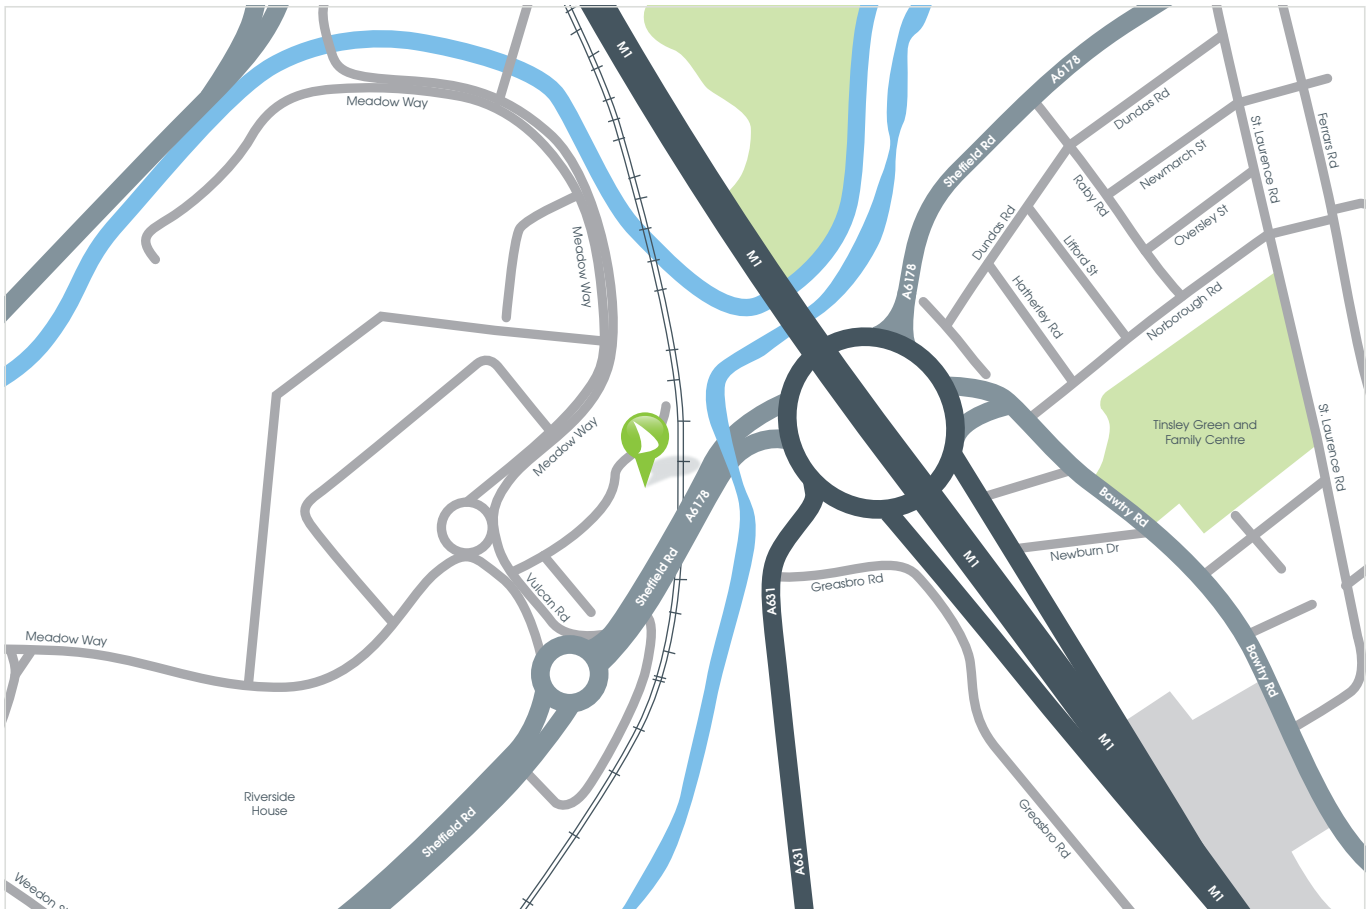

### FROM M1 NORTHBOUND

- Head north on the M1 and at junction 34 take the A6178 exit to Sheffield/Rotherham/Meadowhall
- Drive for 0.4 miles and at the roundabout take the 2nd exit onto Sheffield Road/A6178
- At the next roundabout take the 2nd exit onto Vulcan Road
- Continue for 0.1 miles then take the 3rd exit at the roundabout onto Vulcan Road
- Take your first left and you'll see us on your left hand side

### FROM M1 SOUTHBOUND

- Head south on the M62
- At junction 34 take the A6109 exit to Sheffield/Rotherham/Meadowhall
- Drive for 0.3 miles and at the roundabout take the 4th exit onto Meadowhall Road/A6109
- Continue for 0.4 miles
- Keep left at the fork then drive for 0.6 miles
- At the roundabout take the 1st exit onto Vulcan Road
- Take your first left and you'll see us on your left hand side

### FROM M62

- At junction 29 take the M1 exit, (if heading northeast take the 3rd exit onto the M1 ramp to London/Wakefield - if heading west merge onto the M1 London/Wakefield)
- Drive for 23.8 miles and at junction 34 take the A6178 exit to Sheffield/Rotherham/Meadowhall
- Drive for 0.4 miles and at the roundabout take the 2nd exit onto Sheffield Road/A6178
- At the next roundabout take the 2nd exit onto Vulcan Road
- Continue for 0.1 miles then take the 3rd exit at the roundabout onto Vulcan Road
- Take your first left and you'll see us on your left hand side